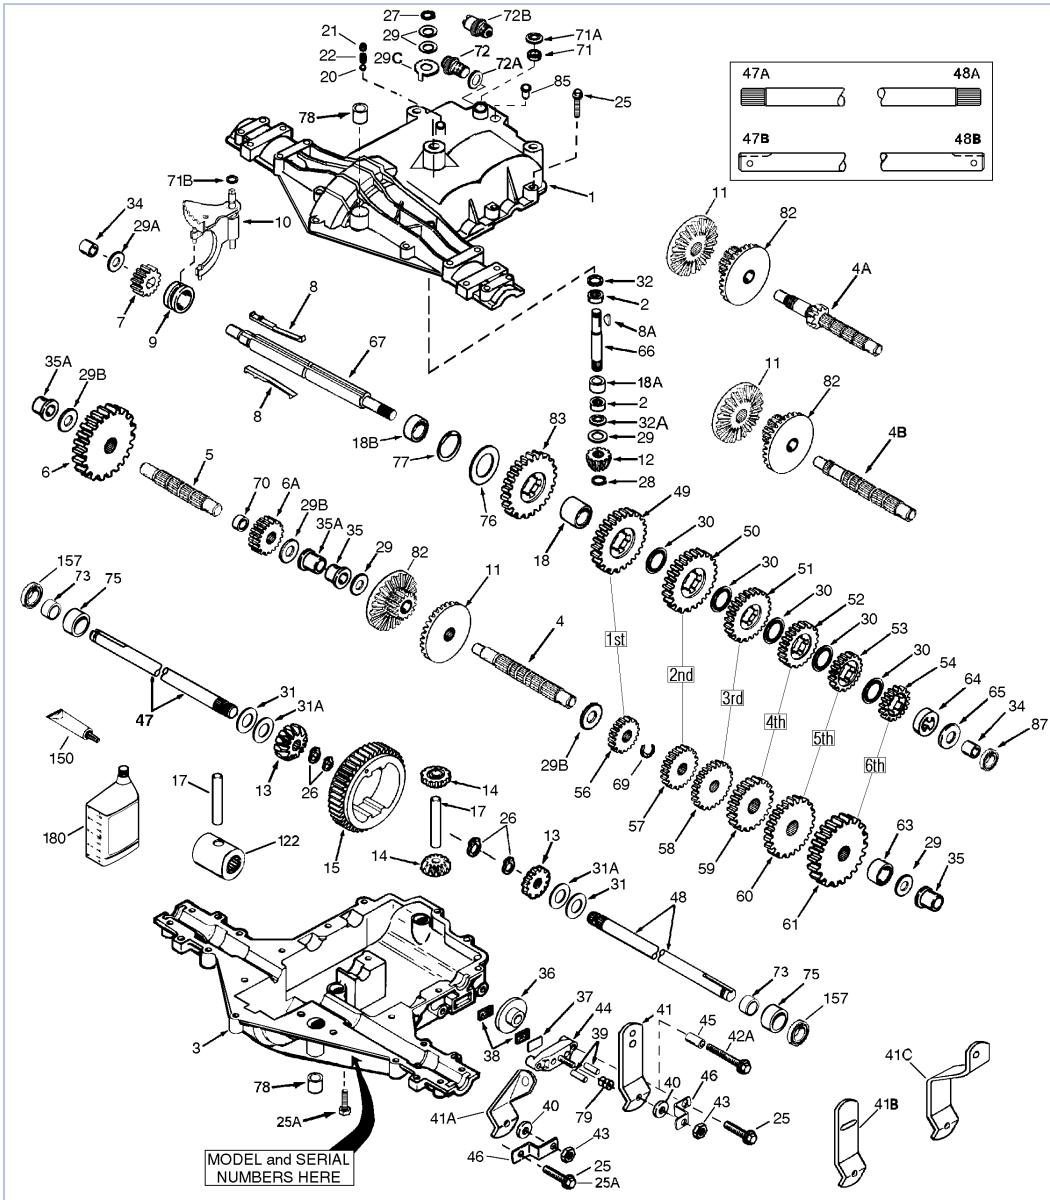

mst.2 202-202-555A / Transaxle

Part List

mst.2 202-202-555A / Transaxle

REF #	ITEM #	DESCRIPTION	QTY	REMARK
1	772147	Transaxle Cover	1	
2	780086A	Needle Bearing 5/8" ID	2	
3	770128	Transaxle Case	1	
4	776395	Countershaft	1	
5	776409	Output Shaft	1	
6	778364	Spur Gear (38 teeth)	1	
6A	778369	Spur Gear (15T)	1	
7	778330	Spur Gear (11T)	1	
8	792180	Shift Key	2	
9	784352	Shift Collar	1	
10	784379	Shift Rod & Fork	1	
11	778334	Bevel Gear (30T)	1	
12	778309	Input Bevel Pinion (13T)	1	
13	778368	Bevel Gear (13T) (Inc. 14)	2	
14	778368	Bevel Pinion (13T) (Incl. 13)	2	
15	778370	Ring Gear (43T)	1	
17	786188	Drive Pin	1	
18	786102	Spacer	1	
20	792077	Ball 5/16" dia	1	
21	792078	Set Screw 3/8-16 x 3/8"	1	
22	792079	Spring	1	
25	792073A	Screw 1/4-20 x 1-1/4"	17	
25A	792177	Screw 1/4-20 x 1-3/8"	2	
25A	792177	Screw 1/4-20 x 1-3/8"	2	
26	792125	Retaining Ring (pkg of 2)	4	package of 2
27	792035	Retaining Ring	2	
28	788040	Retaining Ring	1	
29	780072	Washer	5	
29A	780160	Washer	1	
30	780108	Washer	4	
31	780001	Washer .750ID .056W	2	
31A	780195	Flat Washer .750 ID x .062 wide	2	
32	788083	Oil Seal 5/8"	1	
34	780194	Bushing .563 ID	2	
35	780193	Flanged Bushing .625 ID	2	
35A	780197	Flanged Bushing 3/4"	2	
36	790075	Brake Disk	1	
37	790007	Brake Pad Plate	1	
38	799021	Brake Pad (pkg of 2)	2	
39	786026	Dowel Pin 5/16" x 3/4"	2	
40	792076	Flat Washer .312 ID x .059W	1	
41	790060	Brake Lever	1	
44	790025	Brake Pad Holder	1	
46	786086	Brake Lever Bracket	1	
47	774772	Axle 13.062	1	
48	775001	Axle (17.625)	1	
49	778338	Spur Gear (27T)	1	
51	778344	Spur Gear (20T)	1	
56	778355	Spur Gear (11T)	1	
58	778343	Spur Gear (20T)	1	
63	786071	Countershaft Spacer 1-1/8" x 3/8"	4	
64	786072	Brake Shaft Spacer 1-3/8" x 3/8"	4	
65	780189	Washer	1	
66	776399	Input Shaft	1	
67	776396	Shifter & Brake Shaft	1	
69	792170	Retaining Ring	1	
70	786187	Spacer .890	1	
71A	792162	Pushnut 9/16"	1	
76	780090	Washer	1	